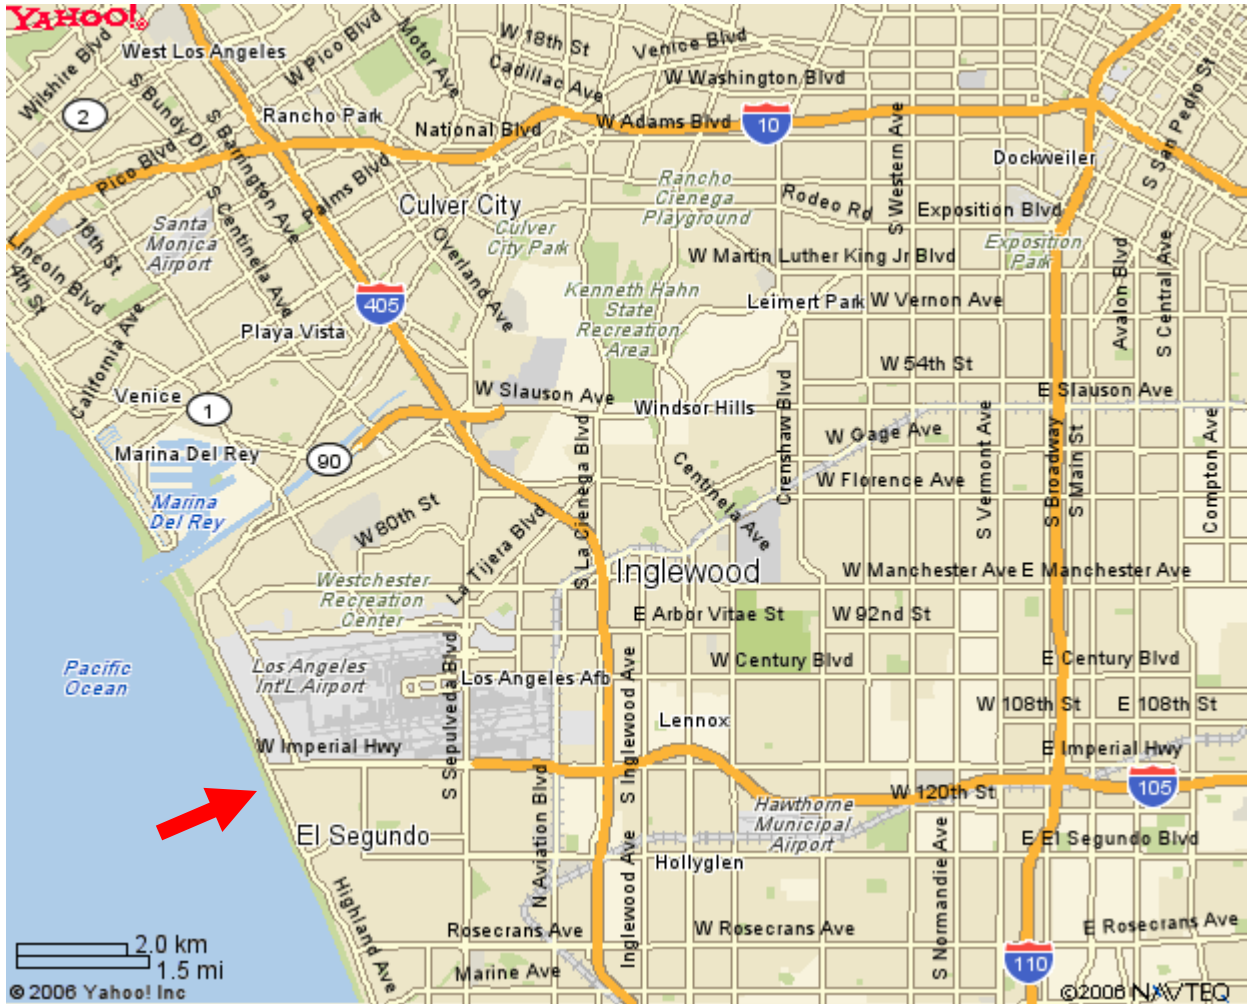

DRIVING DIRECTIONS FOR HYPERION TREATMENT PLANT

**HYPERION TREATMENT PLANT
12000 VISTA DEL MAR
PLAYA DEL REY, CA 90293**

Take the 105 Freeway West (towards LAX). The 105 ends and continues west as Imperial Hwy. Follow Imperial until it ends at Vista Del Mar (signal light). Turn left on to Vista Del Mar and left again at the next signal light, (signed Hyperion-Gate C). Security will check you in, direct you where to park, and point out the building to enter (Environmental Learning Center-ELC).